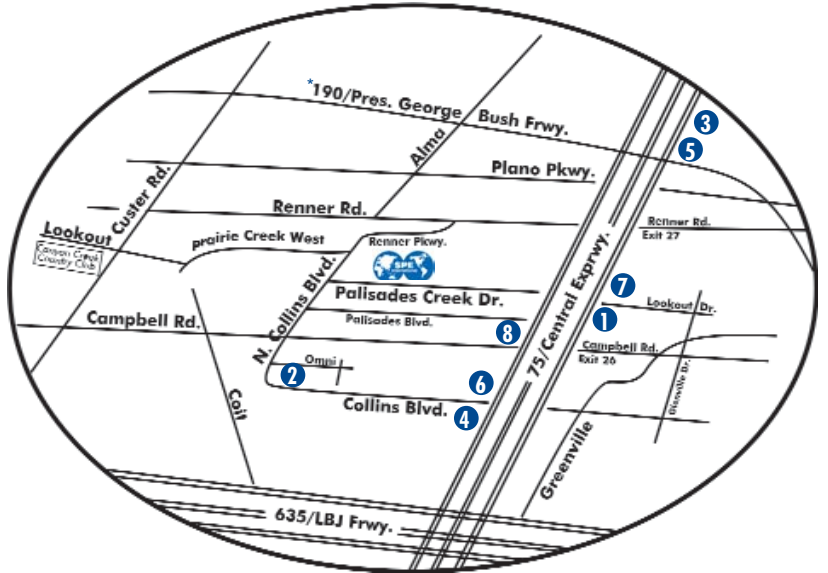

Society of Petroleum Engineers
222 Palisades Creek Dr.
Richardson, Texas 75080 USA

(1) 972.952.9393

- 1** Richardson Hotel (1) 972.231.9600
- 2** Hampton Inn (1) 972.234.5400
- 3** La Quinta Inn (1) 972.423.1300
- 4** Radisson Hotel (1) 972.644.4000
- 5** Southfork Hotel (1) 972.578.8555
- 6** Holiday Inn Select (Richardson) (1) 972.238.1900
- 7** Renaissance Hotel (1) 972.367.2000
- 8** Bradford Homesuites (1) 972.671.8080

*Note: Dallas Pky and 190 are both toll roads.

*Note: Dallas Pky and 190 are both toll roads.