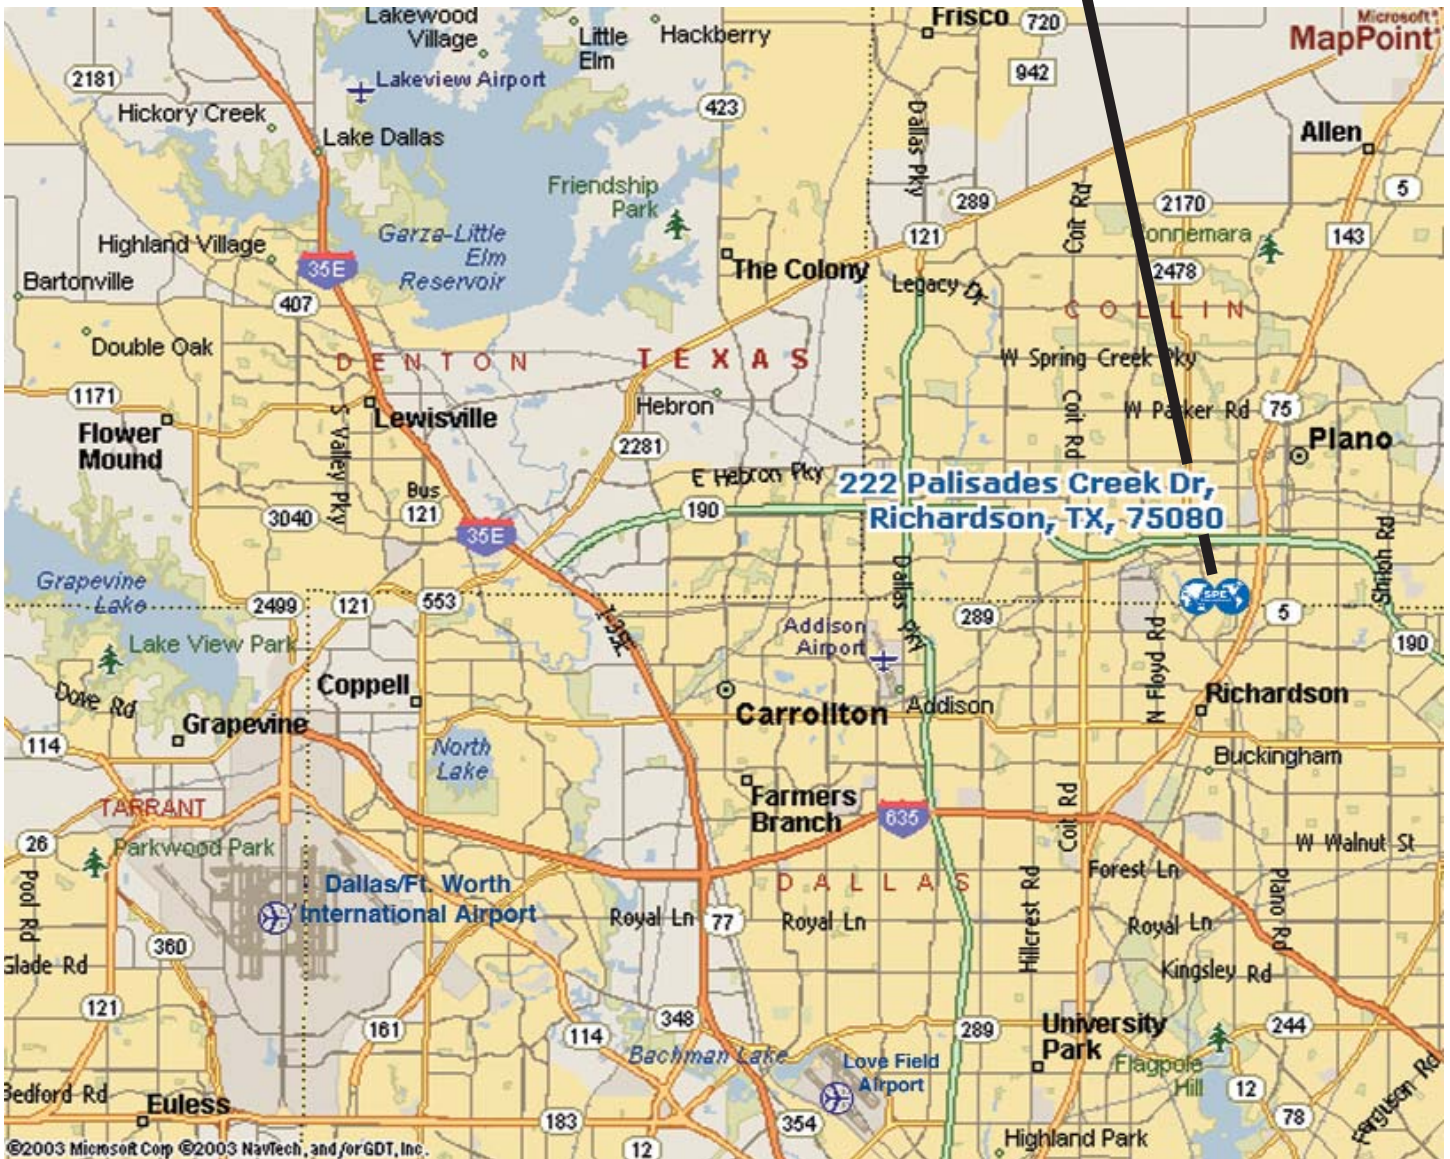

Society of Petroleum Engineers
222 Palisades Creek Dr.
Richardson, Texas 75080 USA

(1) 972.952.9393

- 1** Richardson Hotel (1) 972.231.9600
- 2** Hampton Inn (1) 972.234.5400
- 3** La Quinta Inn (1) 972.423.1300
- 4** Radisson Hotel (1) 972.644.4000
- 5** Southfork Hotel (1) 972.578.8555
- 6** Holiday Inn Select (Richardson) (1) 972.238.1900
- 7** Renaissance Hotel (1) 972.367.2000
- 8** Bradford Homesuites (1) 972.671.8080

*Note: Dallas Pky and 190 are both toll roads.

*Note: Dallas Pky and 190 are both toll roads.